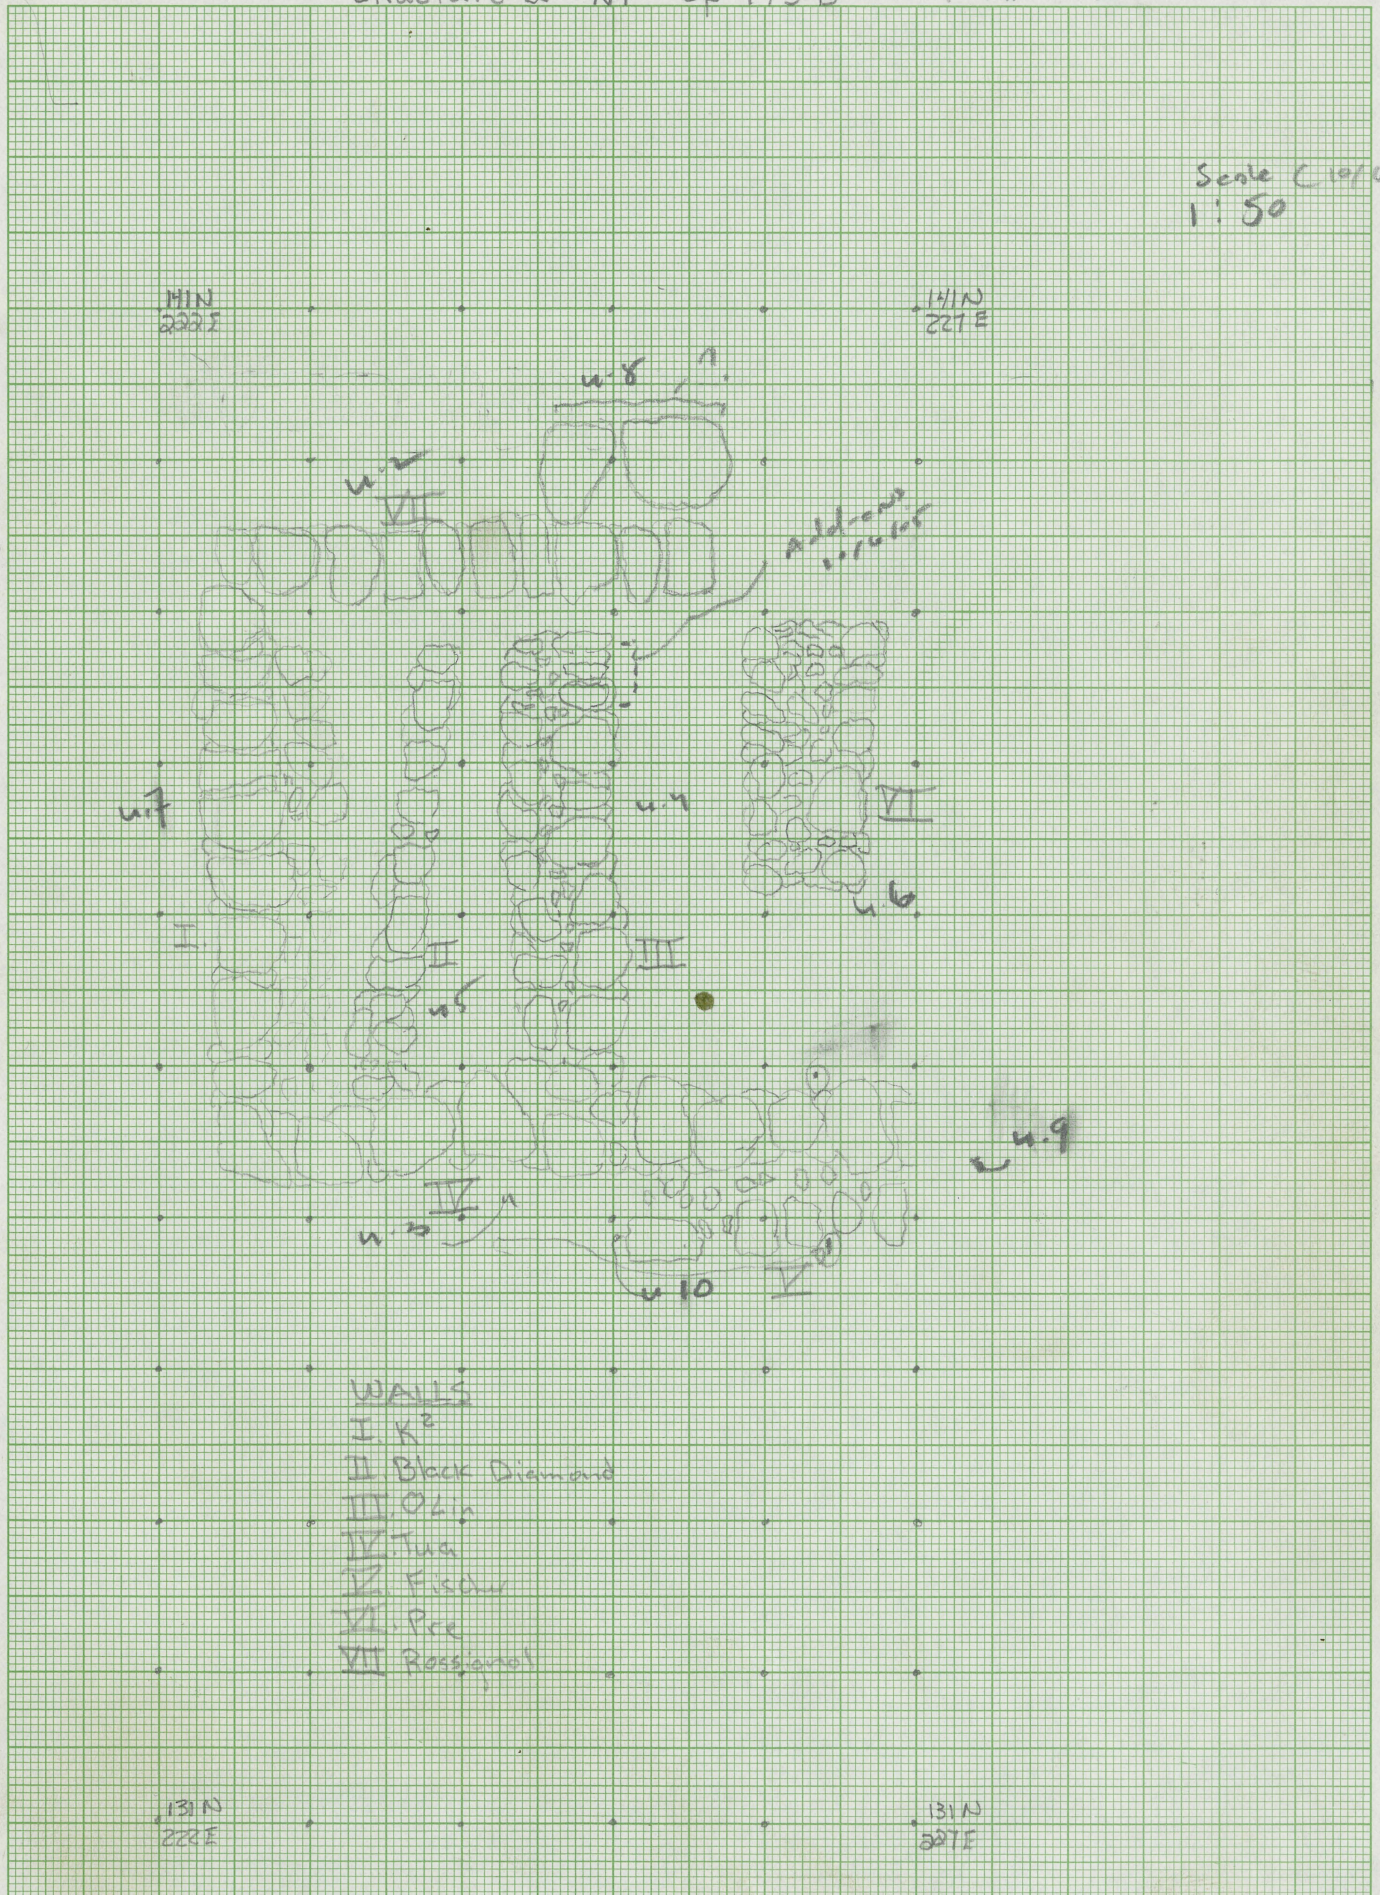

Scale (10/400)  
1:50

- WALLS
- I. K<sup>2</sup>
  - II. Black Diamond
  - III. Ohin
  - IV. Tua
  - V. Fisher
  - VI. Pce
  - VII. Rossignol

46 1510

10 X 10 TO THE CENTIMETER 18 X 25 CM  
KEUFFEL & ESSER CO. MADE IN U.S.A.